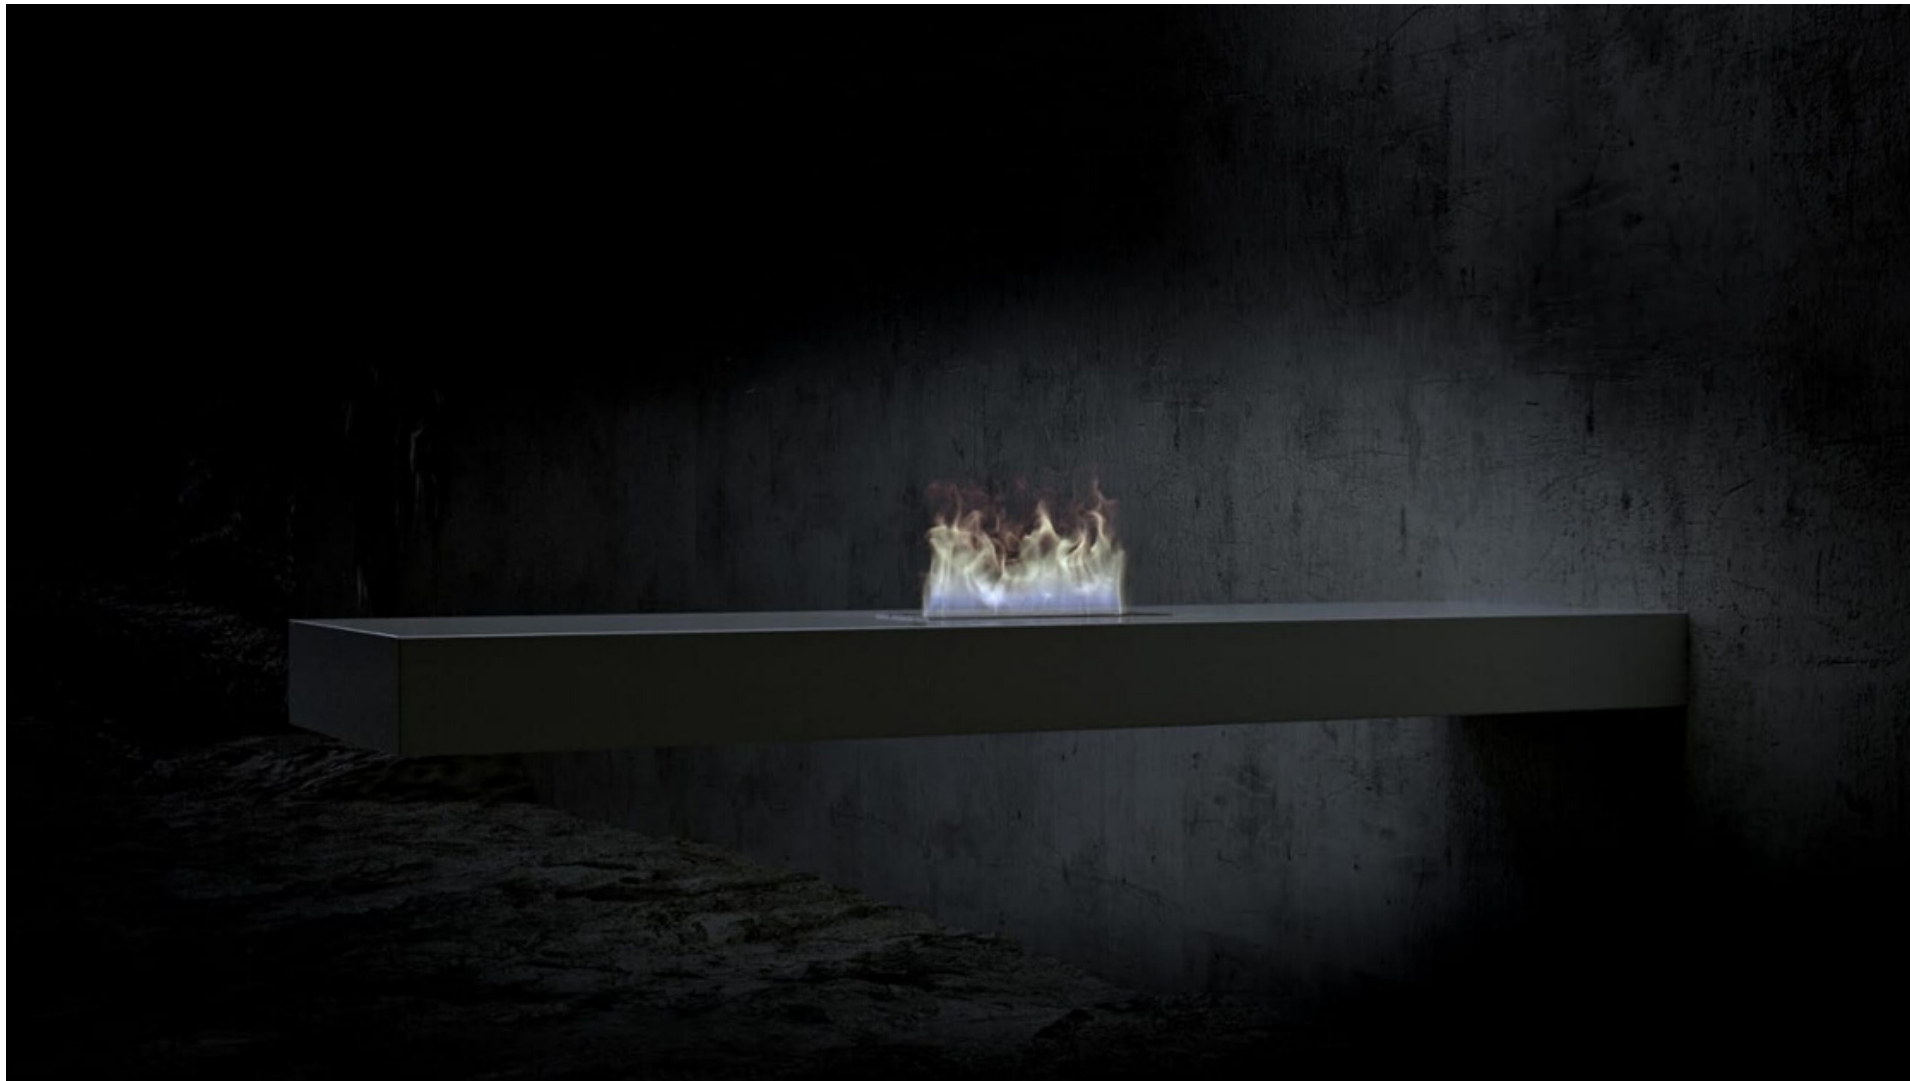

Unlike its elder Warmpath, the dimensions of Akatarina can be fully customizable. So you have the opportunity to have a fireplace table that will be designed entirely according to your wishes and your available space. **Akatarina has a higher calorific power than that of the Warmpath and can easily heat a room of 30m².**

However, you can customize the number of fireplaces as well as their power to improve your heating experience. The basic model can seat **4 people**. As with all our creations, you have a **multitude of options** available to you to fulfill each of your desires regarding your new furniture.

Dimension :

Table top : 2126 x 1078 x 100 mm / **Base :** 1076 x 950 x 730 mm

Heating power : 5000 watts

4 - CANTILEVER TABLE

SABRINA

Basic model :

Dimension : 2500mm x 760mm

Heating power : 5000 watts.

Ergonomically designed to increase the efficiency of its users, Sabrina is the fireplace table that will furnish your future. Like her older sister Akatarina, Sabrina can also have **dimensions and a customizable fire**. You will therefore have a custom-made piece of furniture that will meet all your requirements as well as those of the room where Sabrina will be located. As with all our creations, you have a multitude of options available to you to fulfill each of your desires regarding your new furniture.